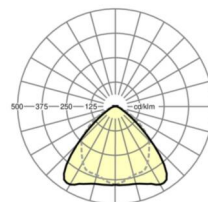

MECHANICS

Housing colour	silver grey/white aluminium RAL 9006
Dimensions (LxWxDxH)	1531mm x 55mm x 37mm
Weight (net)	1.65kg
Type of installation	Mounting rail system installation, Light structure

Dimensions

L	1531 mm	Length
B	55 mm	Width
H	37 mm	Height

DEEP-LINK

<https://www.regiolum.de/en/article/19510004085>

Reference	LED 4000lm 830
ηLB	100 %
Φ ↓/↑	98 % / 2 %
UGR lat./long.	20.4 / 21.9